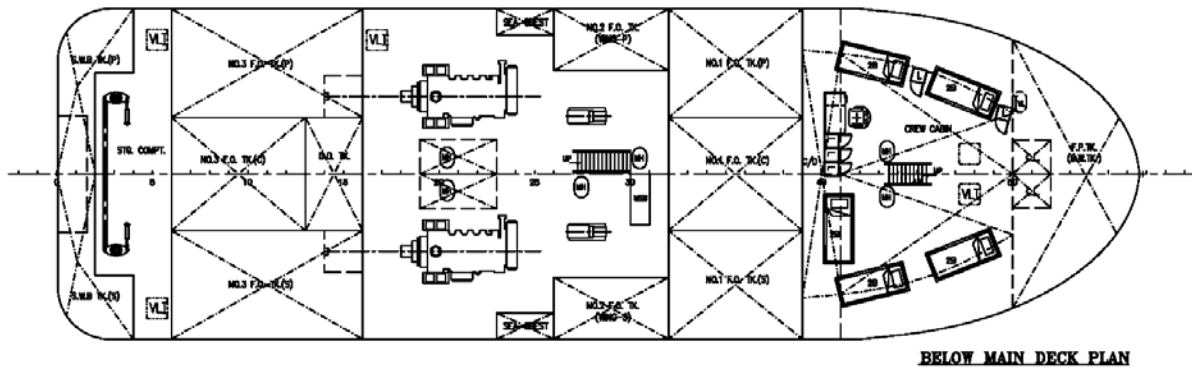

SWIBER RAVEN

3,200 BHP Towing Tug

Newcruz Offshore Marine Ltd

12 International Business Park , Cyberhub@IBP #03-02, Singapore 609920

Tel: +65 65050 600 | Fax: +65 65050 601 | Email: marketing@swiber.com | Website: www.swiber.com