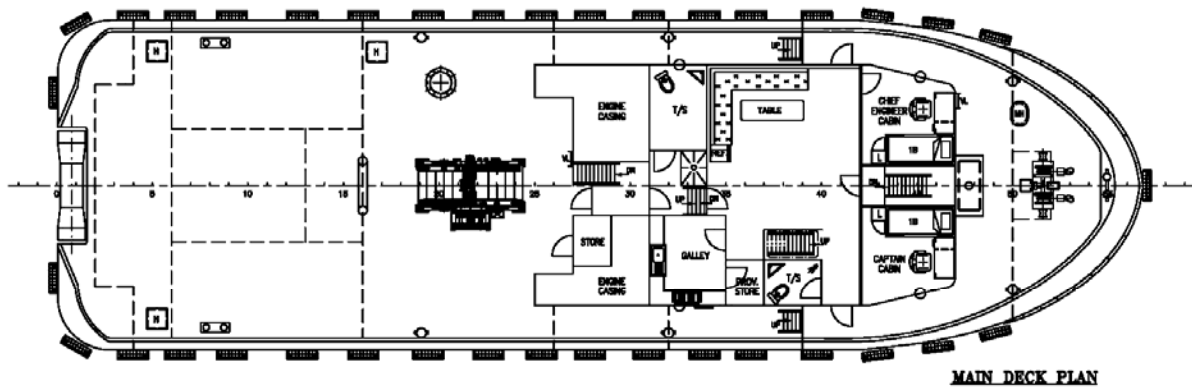

SWIBER RAVEN

3,200 BHP Towing Tug

Newcruz Offshore Marine Ltd

12 International Business Park , Cyberhub@IBP #03-02, Singapore 609920

Tel: +65 65050 600 | Fax: +65 65050 601 | Email: marketing@swiber.com | Website: www.swiber.com