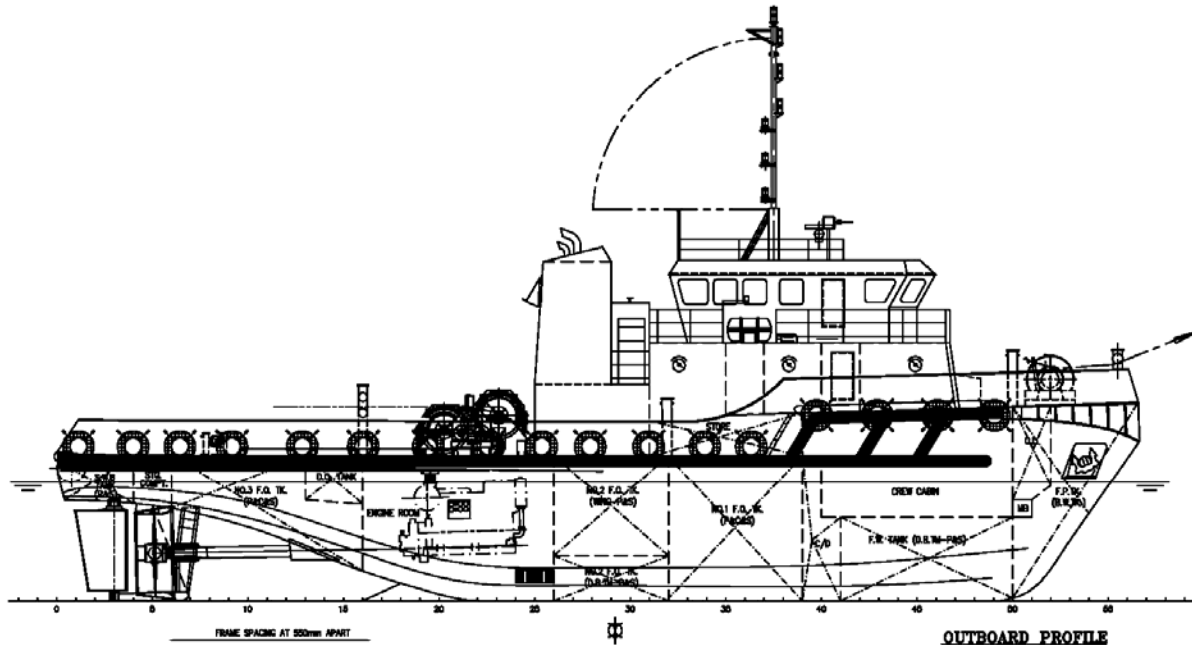

SWIBER RAVEN

3,200 BHP Towing Tug

Newcruz Offshore Marine Ltd

12 International Business Park , Cyberhub@IBP #03-02, Singapore 609920

Tel: +65 65050 600 | Fax: +65 65050 601 | Email: marketing@swiber.com | Website: www.swiber.com