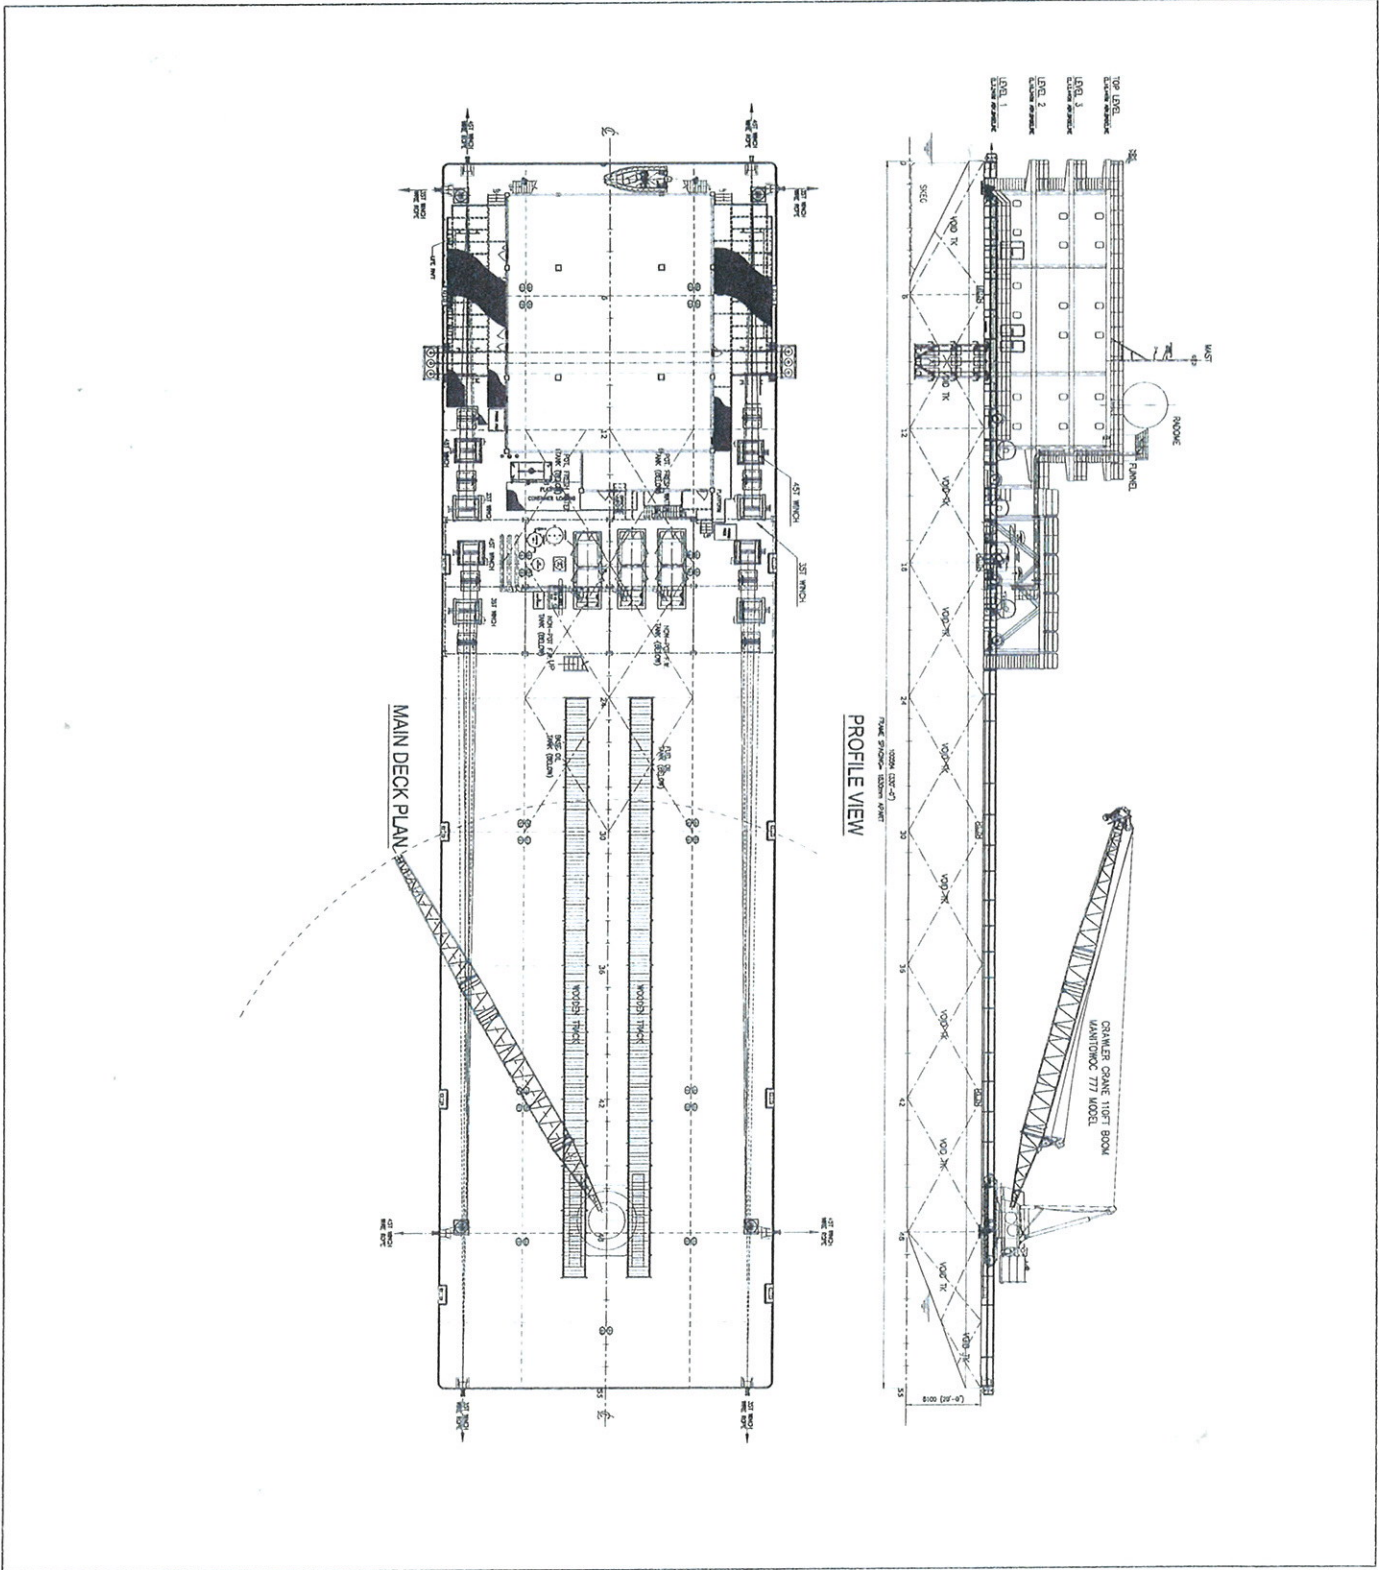

Swiber Offshore Marine Pte Ltd

12 International Business Park, Cyberhub@IBP #04-01/04, Singapore 609920

Tel: +65 65050 800 | Fax: +65 65050 801 | Email: marketing@swiber.com | Website: www.swiber.com