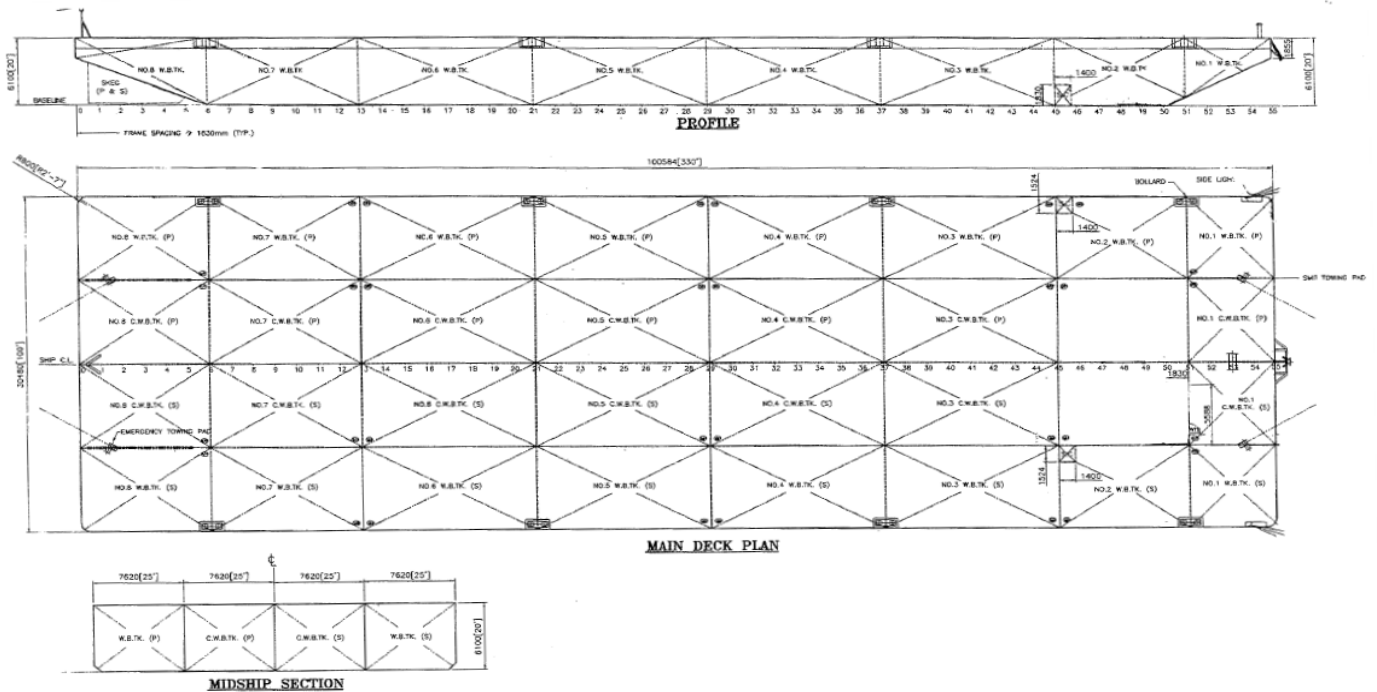

## Flat Top Deck Cargo Barge (Ballastable)

### Principal Dimensions

Length Overall	330 ft (100.58 m)
Width	100 ft (30.48 m)
Depth	20 ft (6.1 m)
Draft	4.5m
GRT / NRT	4953 / 1486
Deck Loading Capacity	20 Tons/m2

Above information presented are correct but not guaranteed